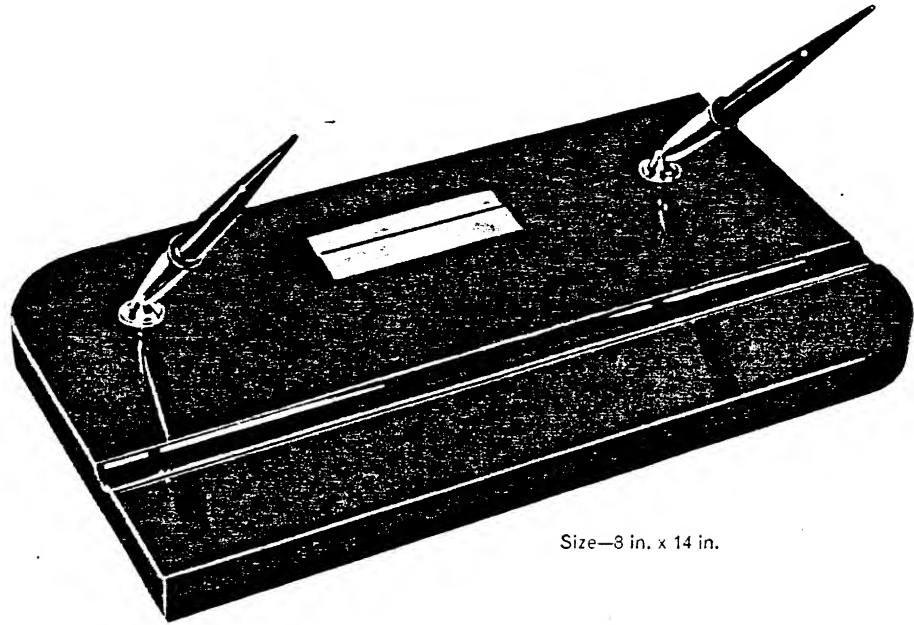

Size—5 in. x 10 in.

**2-45J**

Jet Crystal  
With Two 92SD White Dot Pens

**\$45.00**

With Other Combinations:  
92SD and RL4D Stratowriter **\$43.00**  
92SD and LD6 Pencil **\$40.50**  
Two 55SD Sheaffer Pens **\$36.00**  
55SD Pen and LD6 Pencil **\$36.00**